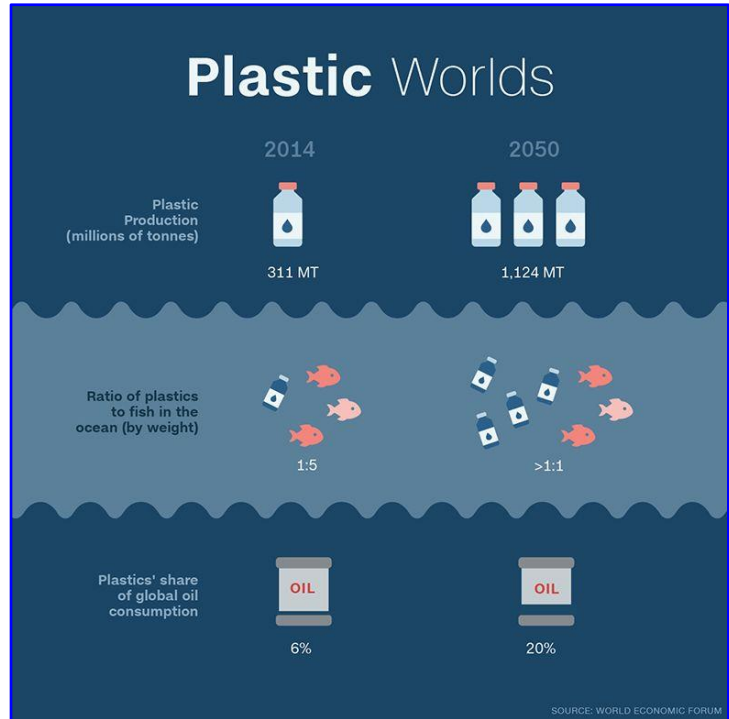

But only 14% of plastic packaging is collected for recycling. The reuse rate is terrible compared to other materials -- 58% of paper and up to 90% of iron and steel gets recycled.

It gets worse. Almost a third of all plastic packaging escapes collection systems and ends up in nature or clogging up infrastructure.

"After a short first-use cycle, 95% of plastic packaging material value, or $80 billion to $120 billion annually, is lost to the economy," the WEF said in a report.

The report is based on interviews with over 180 experts and on analysis of over 200 reports.

They estimate that by 2050, the amount of plastics produced globally will increase three times to 1,124 million tons. By then, the "plastic economy" will take up 15% of the world's global carbon budget, compared to just 1% today.

The so-called carbon budget is the total amount of carbon dioxide the world can pump into the atmosphere while still having a chance of stopping short of 2 degrees of global warming.

The WEF said the only way to avoid a disaster is to massively improve the economics and uptake of recycling. That means giving people incentives to collect plastic garbage and recycle, use reusable packaging, and encourage countries to drastically improve their waste collection infrastructure, to avoid plastic garbage leaking into nature. Reported by CNN/Money, January 10, 2016.

Website - www.carmelitengo.org

Facebook: <https://www.facebook.com/TheCarmeliteNGO/?ref=aymt_homepage_panel>